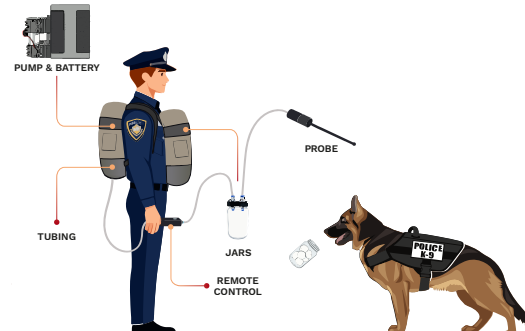

Application examples

- Searching containers for drugs, money or any substance the K-9 dog is trained to detect
- Customs
- Police